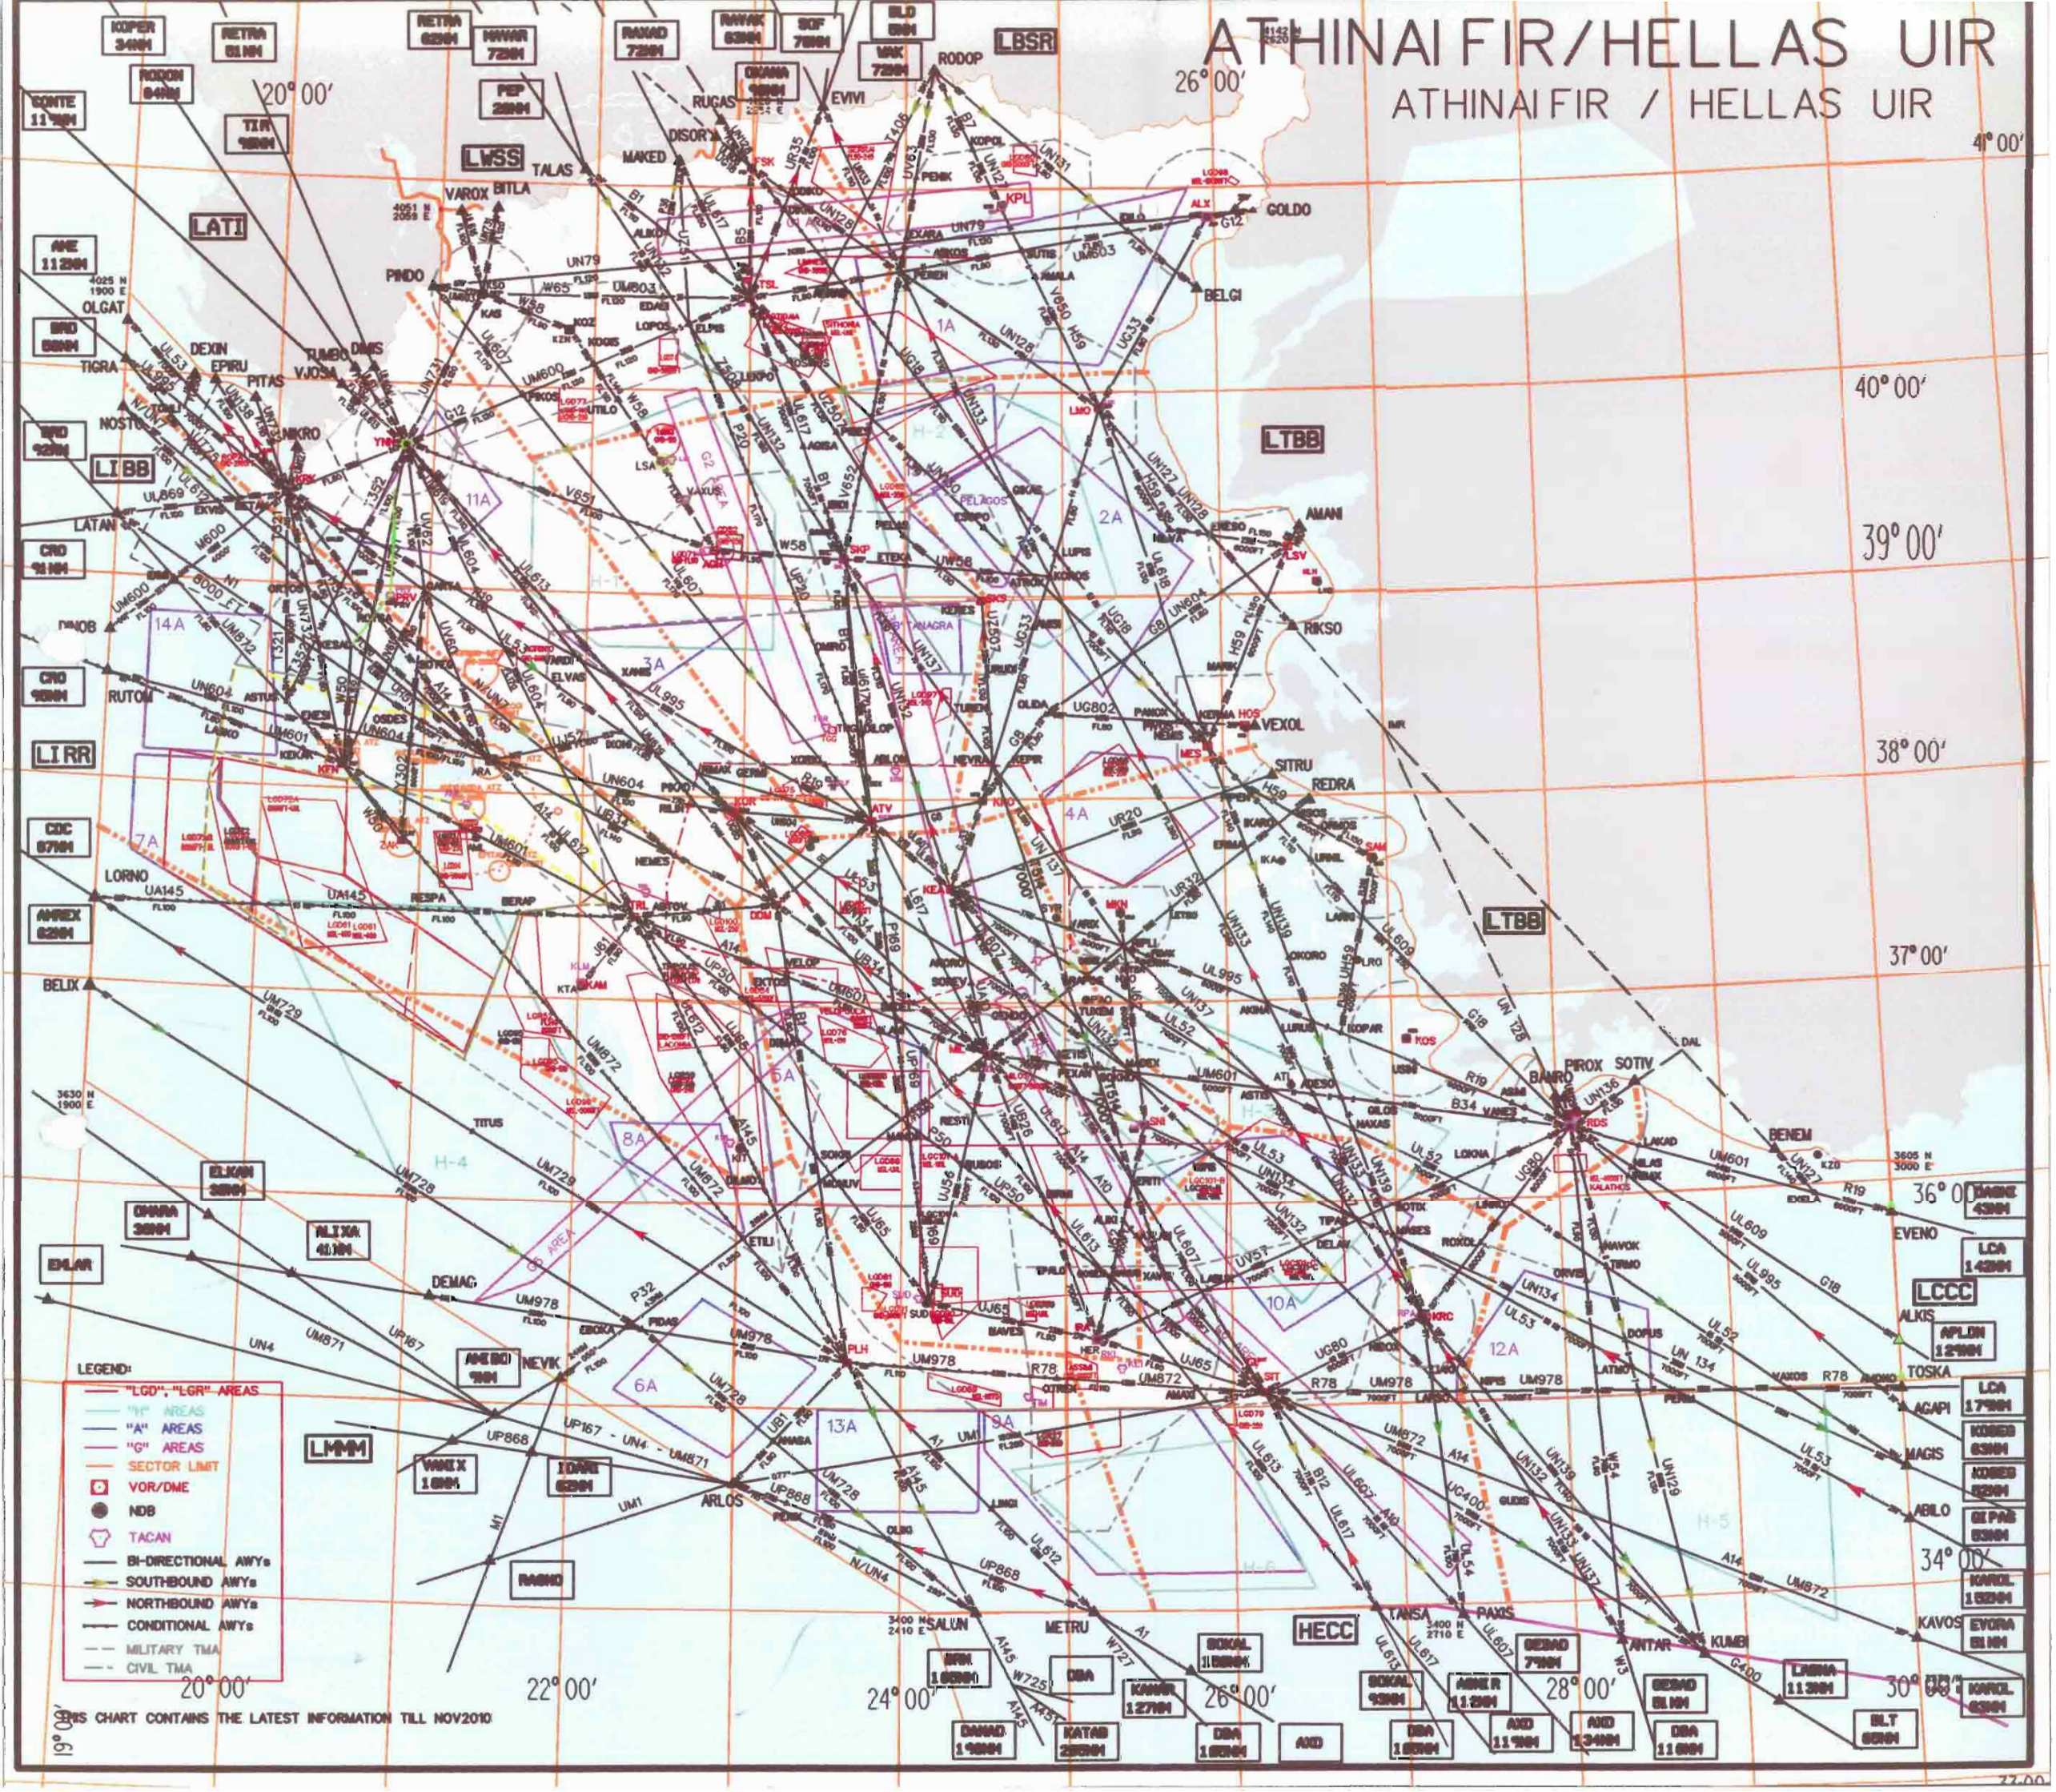

ATHINA FIR/HELLAS UIR

ATHINA FIR / HELLAS UIR

- LEGEND:
- "LGD", "LGR" AREAS
 - "H" AREAS
 - "A" AREAS
 - "G" AREAS
 - SECTOR LIMIT
 - VOR/DME
 - NDB
 - TACAN
 - BI-DIRECTIONAL AWYs
 - SOUTHBOUND AWYs
 - NORTHBOUND AWYs
 - CONDITIONAL AWYs
 - MILITARY TMA
 - CIVIL TMA

THIS CHART CONTAINS THE LATEST INFORMATION TILL NOV2010